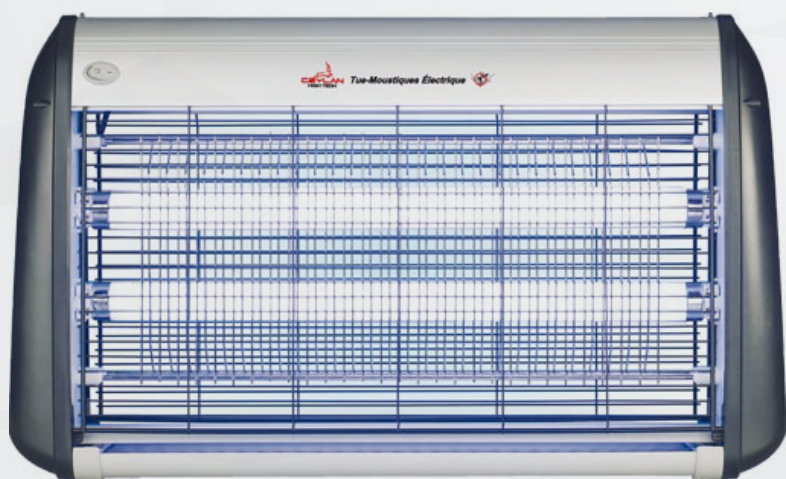

## TME30W

.....

- Safe and sustainable.
- Aluminum frame and preventive treatment against rust.
- Conform to the regulations of environmental protection.
- Open on both sides with special design: it enlarges the coverage area and attracts insects more effectively.
- Casing made of treated alloy aluminum, corrosion resistant, scratch-resistant, oil resistant and easy to clean.
- New drawer for the accumulation of insects. It can collect and clean the insect body easily.
- Lamps have a lifespan of 8000 hours
- It can be fixed on wall or suspended in ceiling
- Shocked insects fall into the collection bin .
- Fluorescent lamp: Lamp 15W TLD
- Indoor use

 **Golden**<sup>®</sup>  
*Confort*